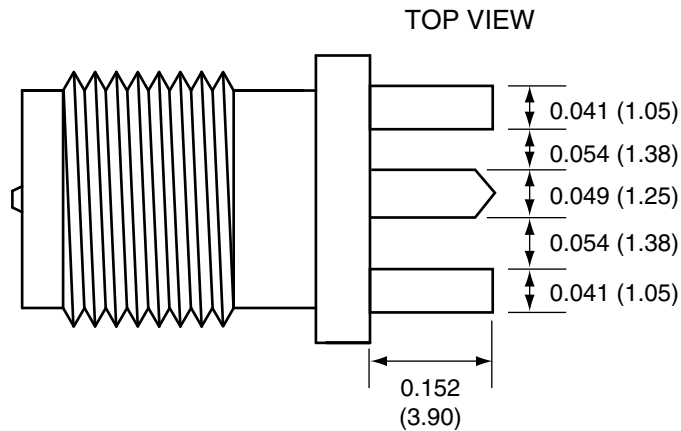

1		
Description	Material	Finish
Body	Brass	Nickel
Pin	Brass	Gold
Insulation	Teflon	Teflon

Title RP-SMA FEMALE EDGE MOUNT
FOR 0.031" THICK BOARD

Part No. CONREV SMA003.031

Revision: 1.0

Dimensions: INCHES (mm)