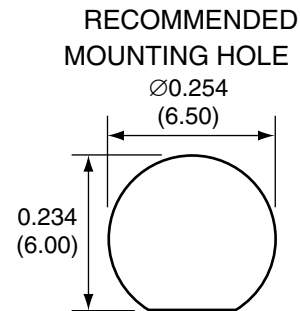

1		
Description	Material	Finish
Body	Brass	Nickel
Pin	Brass	Gold
Insulation	Teflon	Teflon

Title RP-SMA FEMALE EDGE MOUNT
FOR 0.031" THICK BOARD

Part No. CONREV SMA003.031

Revision: 1.0

Dimensions: INCHES (mm)