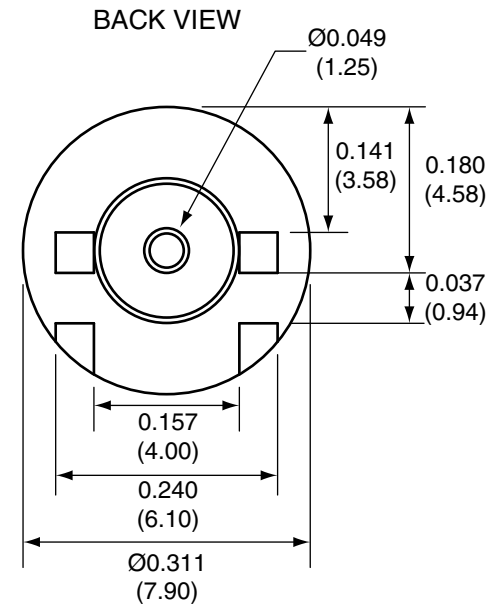

1		
Description	Material	Finish
Body	Brass	Nickel
Pin	Brass	Gold
Insulation	Teflon	Teflon

Title RP-SMA FEMALE EDGE MOUNT
FOR 0.031" THICK BOARD

Part No. CONREV SMA003.031

Revision: 1.0

Dimensions: INCHES (mm)