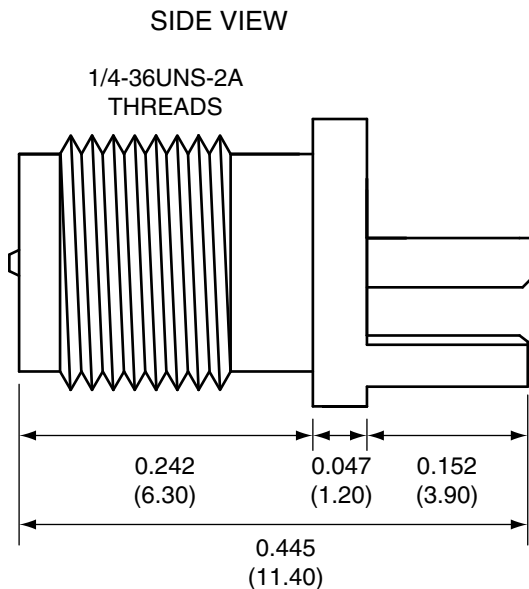

1		
Description	Material	Finish
Body	Brass	Nickel
Pin	Brass	Gold
Insulation	Teflon	Teflon

Title RP-SMA FEMALE EDGE MOUNT
FOR 0.031" THICK BOARD

Part No. CONREV SMA003.031

Revision: 1.0

Dimensions: INCHES (mm)