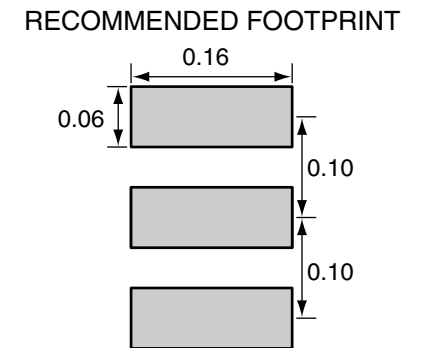

1		
Description	Material	Finish
Body	Brass	Nickel
Pin	Brass	Gold
Insulation	Teflon	Teflon

Title RP-SMA FEMALE EDGE MOUNT
FOR 0.031" THICK BOARD

Part No. CONREV SMA003.031

Revision: 1.0

Dimensions: INCHES (mm)